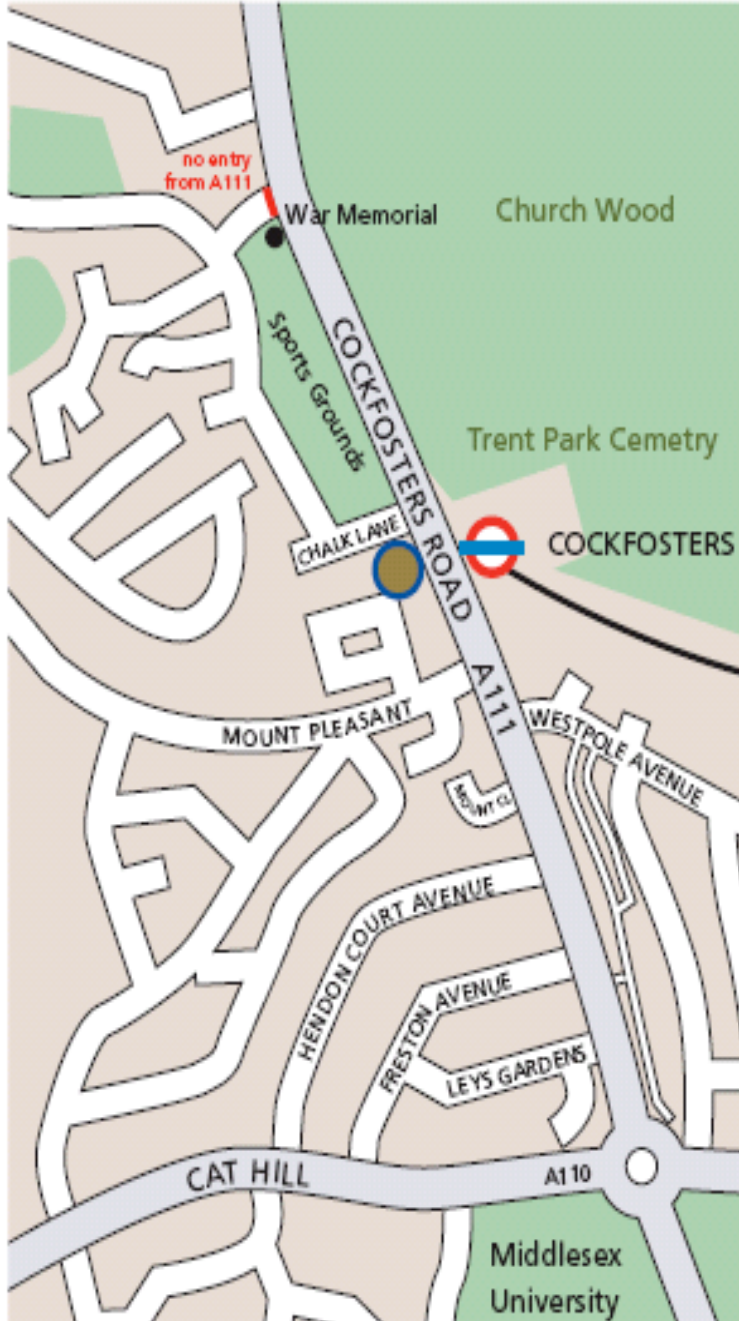

Middlesex
University

Exit Junction 24 of the M25 and turn off the roundabout at the A111. If coming clockwise round the M25 it will be the 4th exit, and for anticlockwise direction, it will be the second exit.

WARNING:

There is a speed camera on the A111 about 10m after the housing starts on the left-hand side.

Metro Point is situated on the corner of Chalk Lane and Cockfosters Road (A111).

Sovereign Business Integration Group Plc, Metro Point, Chalk Lane, Cockfosters, Hertfordshire EN4 9JQ